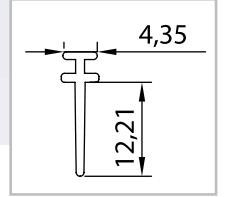

BELLA SULUK

Soft PVC Seal