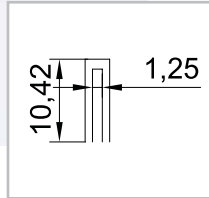

TESTERE FİTİLİ

Soft PVC Seal