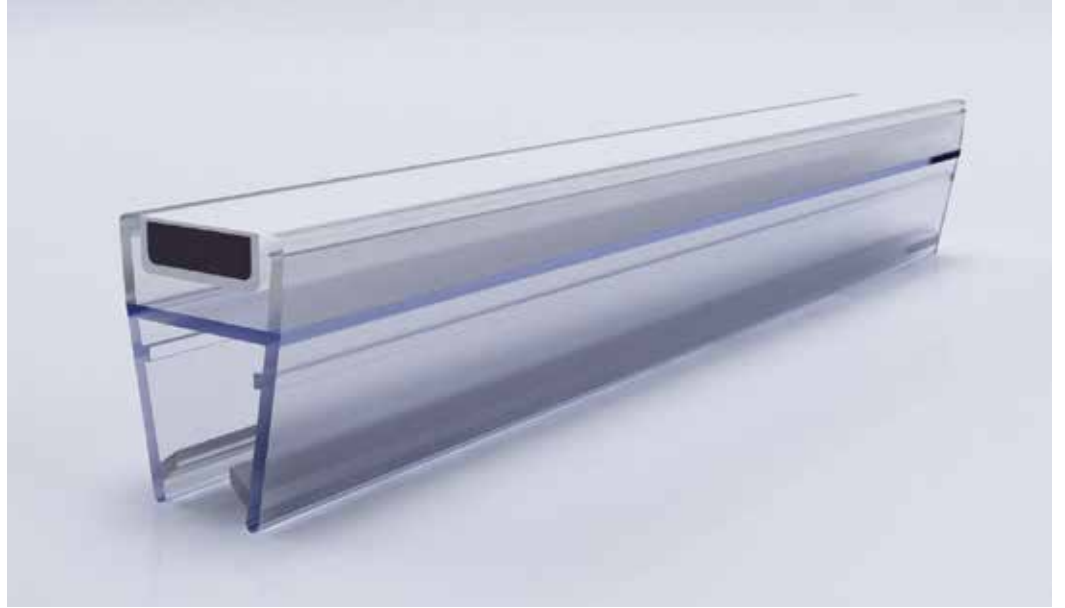

MF 06

180° KISA MIKNATISLI FİTİL

Short Type Magnet Seal Stripe For 180°