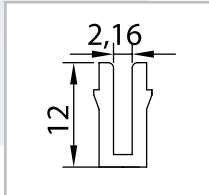

BELLA U FİTİL

Soft PVC Seal