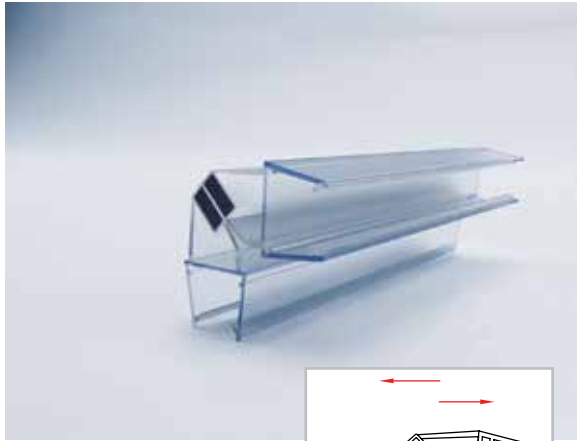

MF 09

6-8-10 mm KÖŞE MIKNATISLI FİTİL

Magnet Seal Stripe For 6-8-10 mm Glass

→ 90°