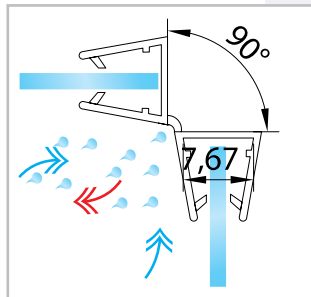

SF 06 İKİ CAM BİRLEŞTİRME PROFİLİ

Seal Stripe For Join Two Glass

CAM KALINLIĞI / Glass Thicknees : 4 / 5 / 6 mm

STOK BOYU / Stock Size : 150 / 180 / 200 cm

ADET - KOLİ / Pieces - Box : 100 Adet / 1 Koli
100 Pieces / 1 Box

→ 90°