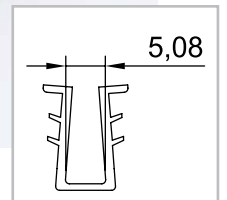

S307

THERMO U FİTİL
90 SHORE
Soft PVC Seal